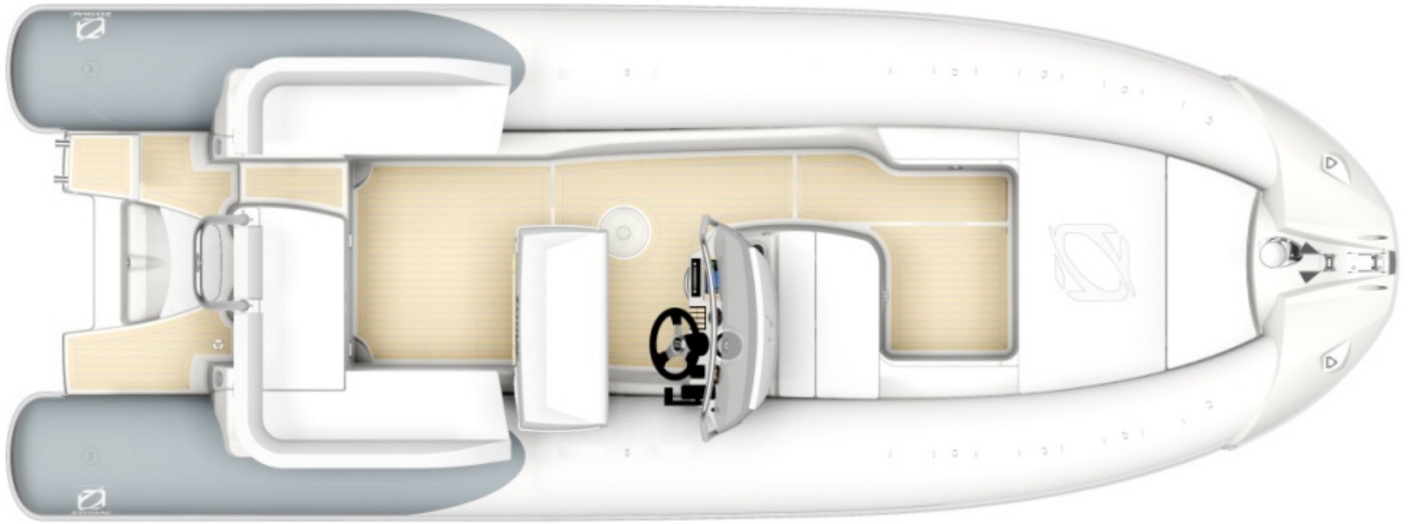

DESIGN

A unique and avant-garde line: the expression of the innovative talent of Zodiac Nautic. Pure jewel of the seas, is N - ZO the perfect synthesis between the know-how of the RIB global leader and the purity of the Italian design by Vittorio Garroni, S-tube, rigid nose.

COMFORT

The generous height of the freeboards, thanks to the size of the tubes and the specific structure of the hull, transforms the cockpit in a "cocoon" for its passengers.

ERGONOMICS

The new N - ZO are pleasure boats, to share. A special attention has been paid to the passengers' comfort, in navigation and at mooring, thanks to an optimized space on board. The development of the deck plan has been designed to facilitate and secure travel aboard.

TECHNICAL FEATURES

OVERALL LENGTH	6,80 m	NUMBER OF WATERTIGHT COMPARTMENTS	6
INSIDE LENGTH	5,82 m	SHAFT	XL
OVERALL WIDTH	2,54 m	MAXIMUM AUTHORIZED POWER (HP)	300
INSIDE BEAM	1,30 m	MAXIMUM AUTHORIZED ENGINE WEIGHT (2X)	393 kg
TUBE DIAMETER	0,60 m	HULL LENGTH	6,52 m
WEIGHT	950 kg	HULL WIDTH	1,81 m
NUMBER OF PASSENGERS (CATEGORY C)	14	HULL HEIGHT	2,03 m
MAXIMUM AUTHORIZED LOAD (CATEGORY C)	1.480 kg	DEADRISE	22°

VERSIONS

N-ZO 680 NEO white/grey

STANDARD EQUIPEMENT

HULL & DECK: 1 Bow D ring, 4 cleats, aft swimming platform with telescopic boarding ladder, Built-in fuel tank 212L.

COMFORT: Bow sunbathing, Hydraulic steering, Leaning post with 12V plug and folding table.